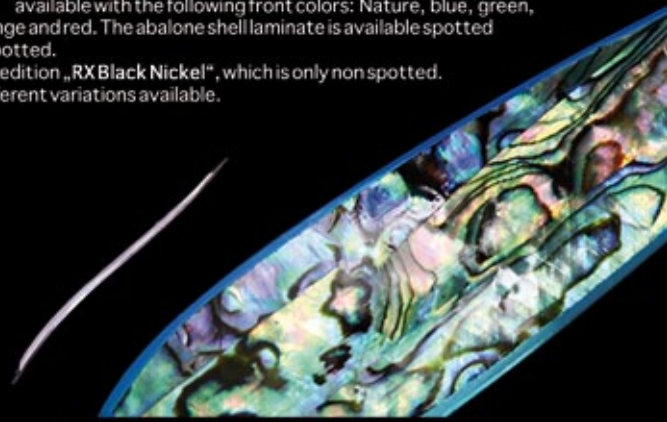

Mit der RX-Serie hat es INDILURE geschafft, ob eine Perlmutterspange nun „läuft“. Der eigentliche Vorteil dieser troffenen Fähigkeit des Perlmutterlamines anderen garantiert der B...
Mit dem RX deckt man...
Aufgrund der unü...
eine optimale L...
werden kann...
als 3.5 Km...
Den RX...
farbv...
In