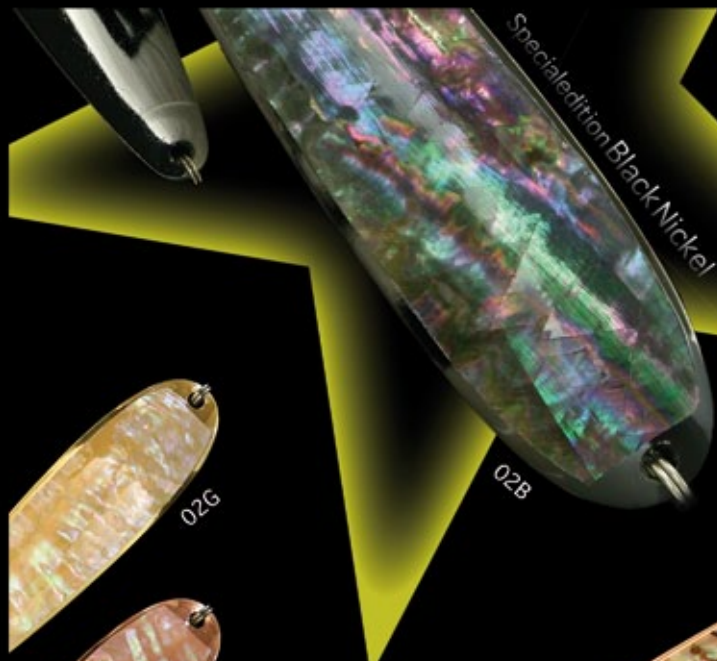

Special edition Black Nickel

02B