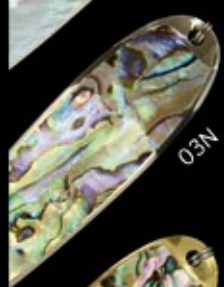

## INDILURE MONARCH

is the king of lures for lake trout. This legendary trolling lure has a beautiful natural finish and is made of high quality basic materials.

These high grade mother-of-pearl lures are available in 11 different colours and 8 different sizes.

size/cm 6 7 8 8.5 10 12 14 16

Special edition Black Nickel

02B

02G

02C

02N

03N

03G